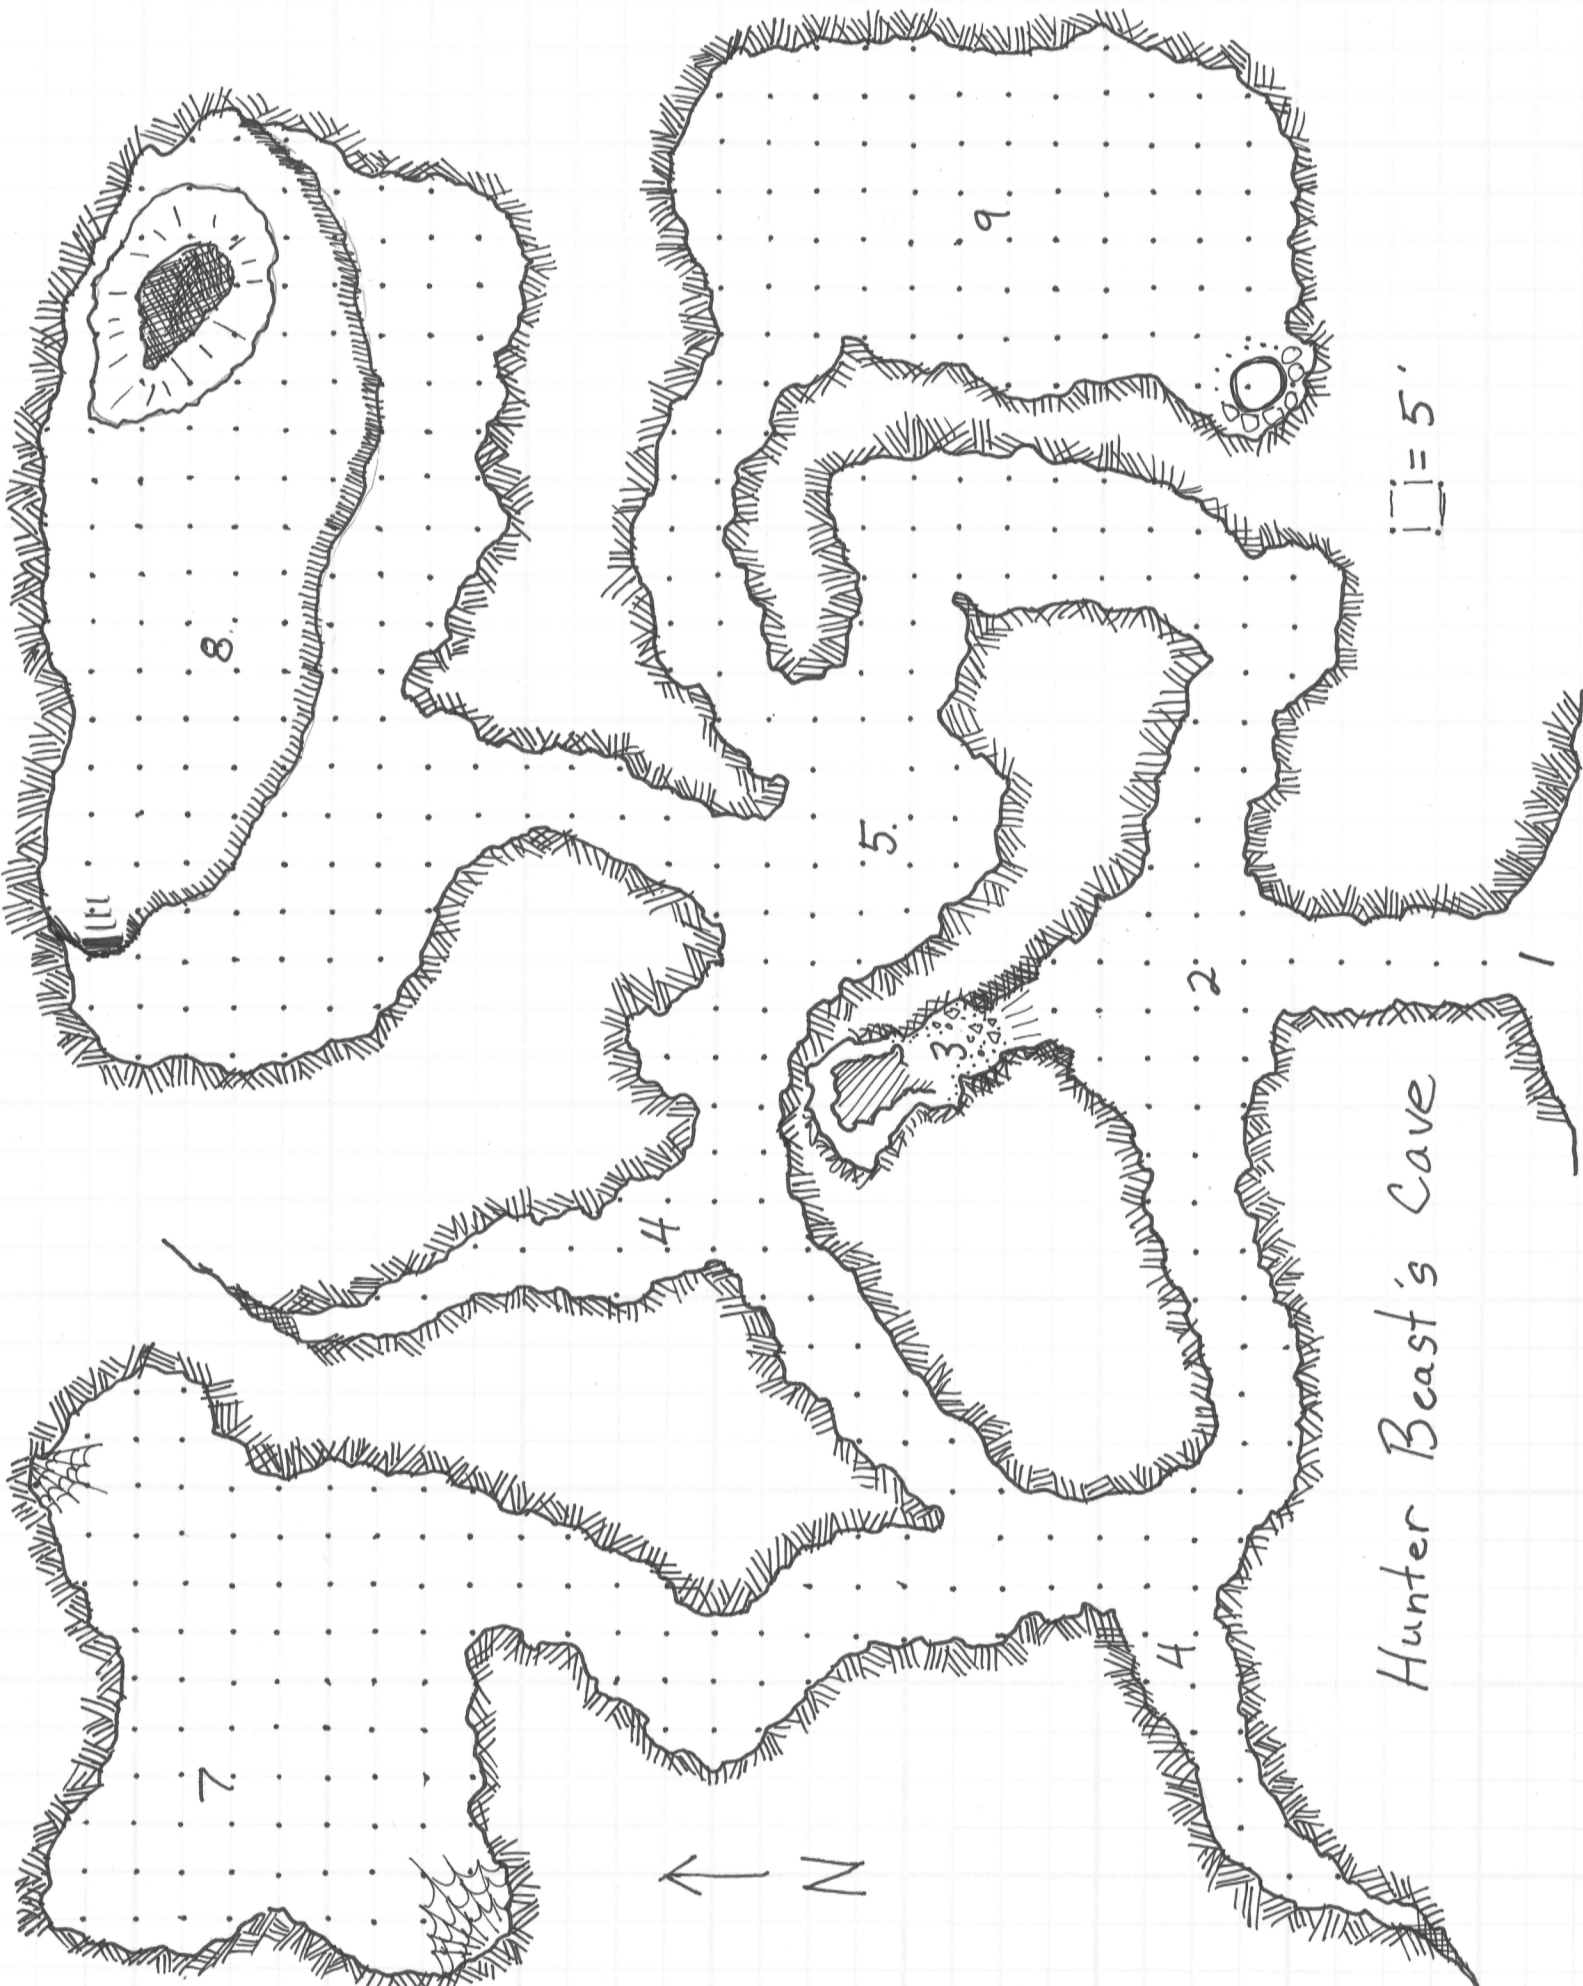

## Basement

# The Inn of the Exiled Wench and Tavern

2nd Floor

Ground Floor

Cellar

□ = 5'

1 square = 5'

Hunter Beast's Cave

↑ N

# Werebear's Abode

□ = 5'