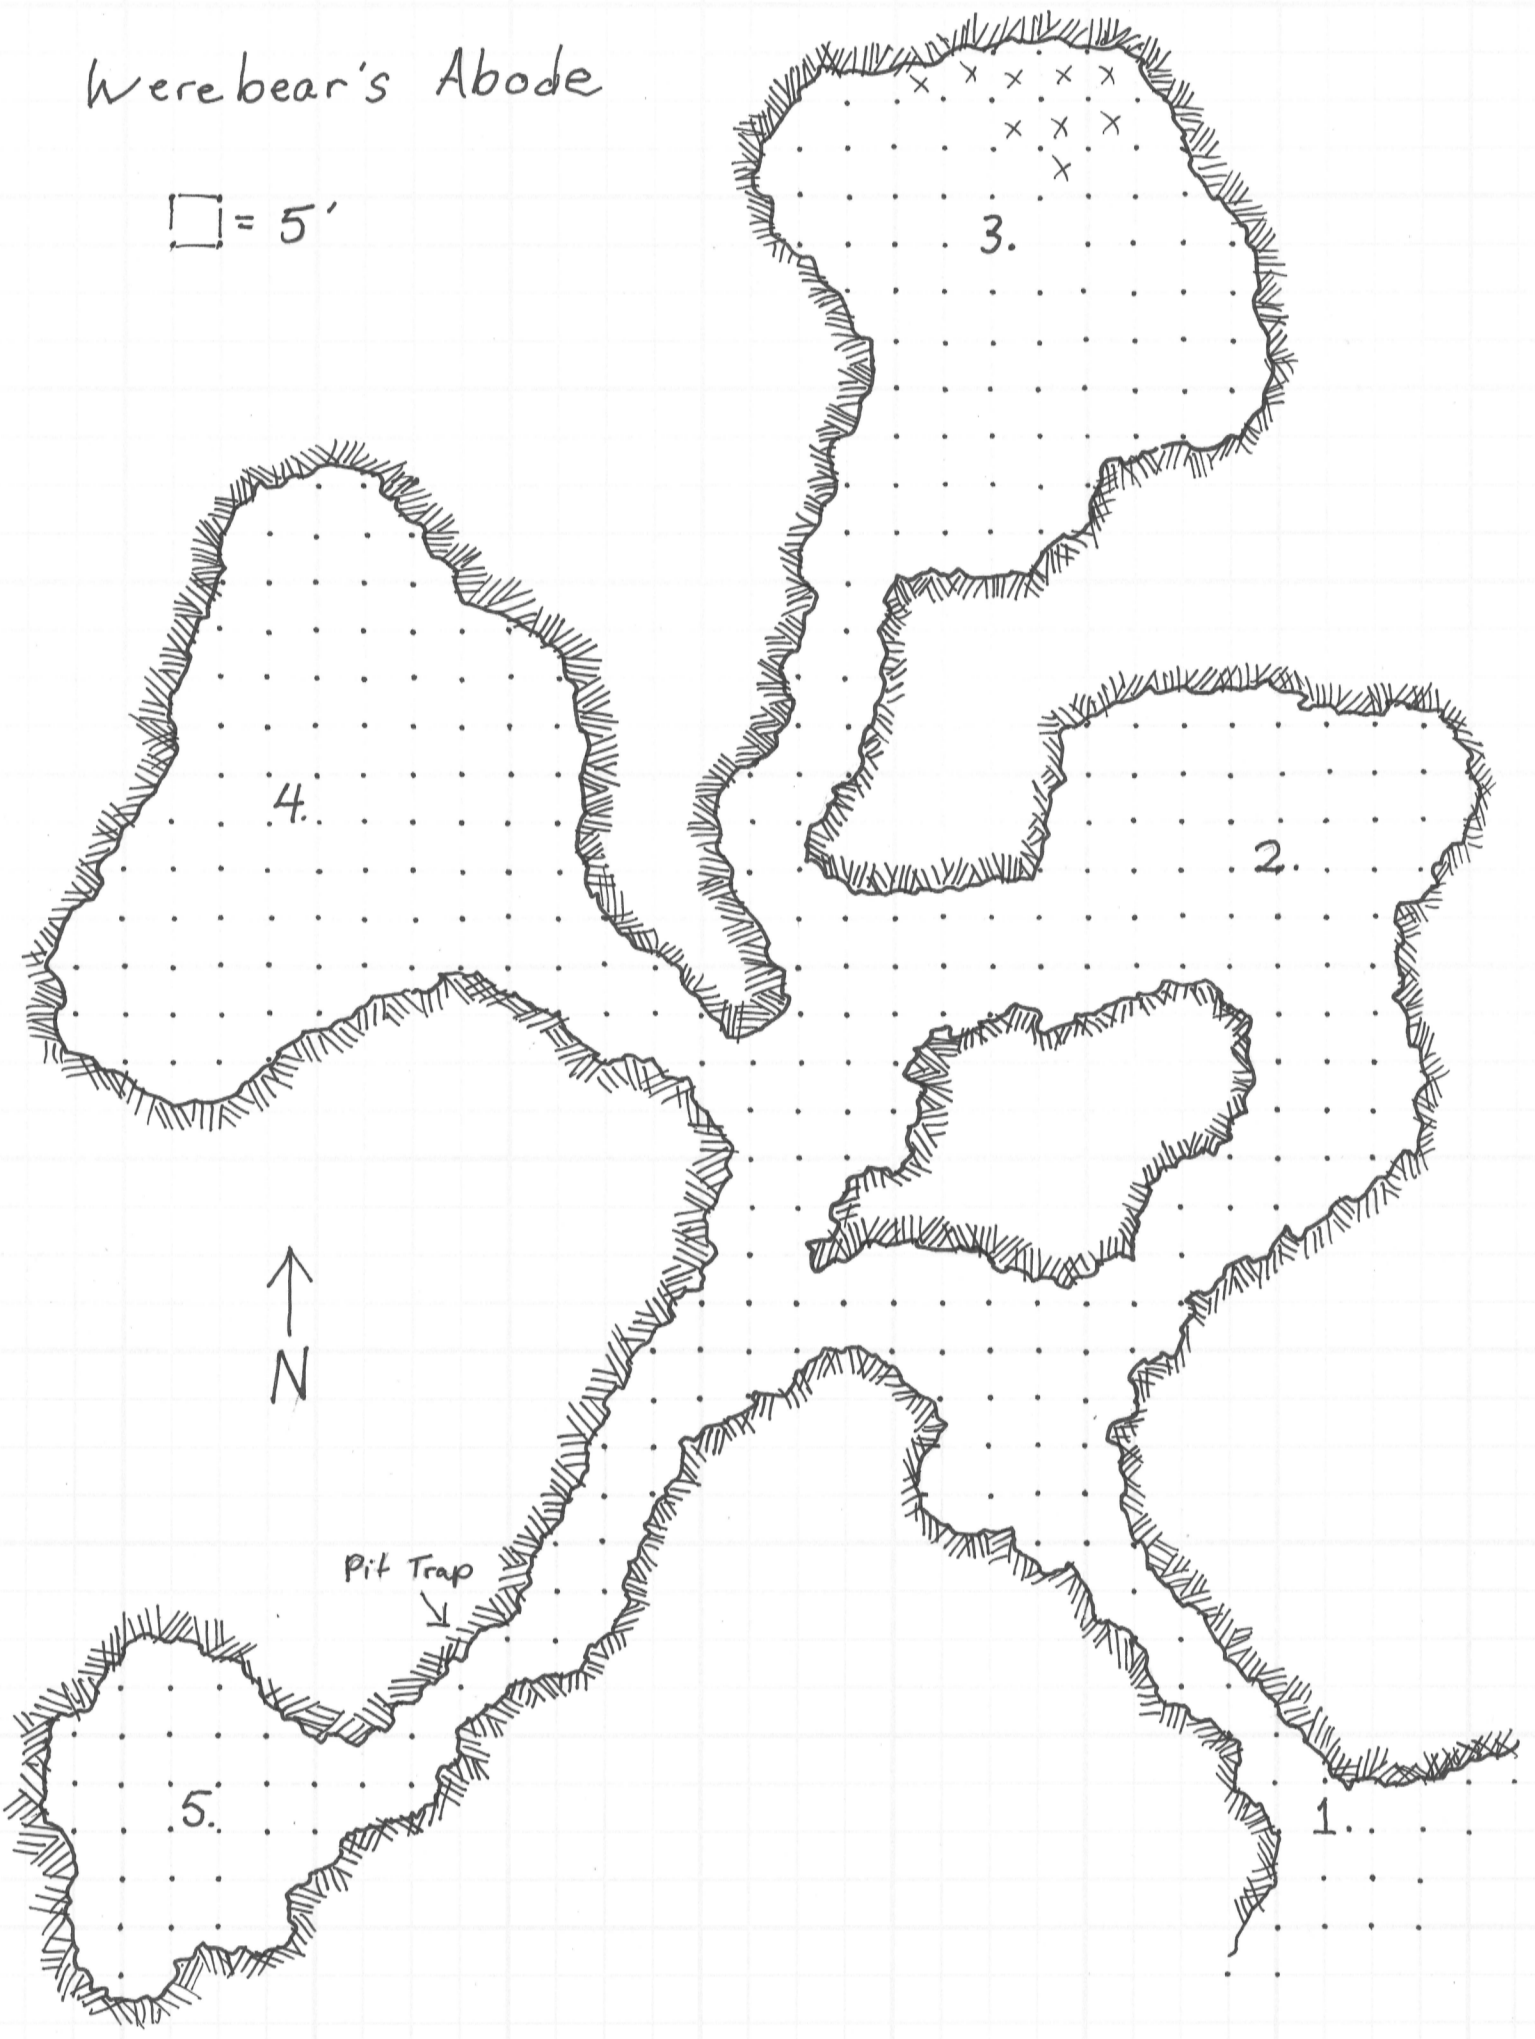

# Little Church on the Hill

□ = 5'

Ground Floor

Catacombs

# The Inn of the Exiled Wench and Tavern

2nd Floor

Ground Floor

Cellar

□ = 5'

1 square = 5'

Hunter Beast's Cave

↑ N

# Werebear's Abode

□ = 5'

# TOWN WELL

■ = 5'